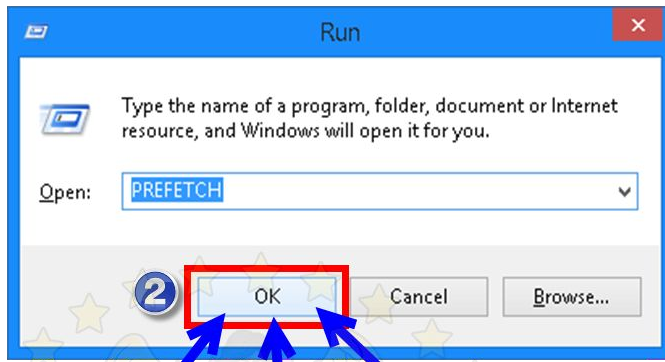

1

2

OR
WORL

OR

OR

Sakeela > Local Disk (C:) > Windows > Prefetch

Search Prefetch

Favourites