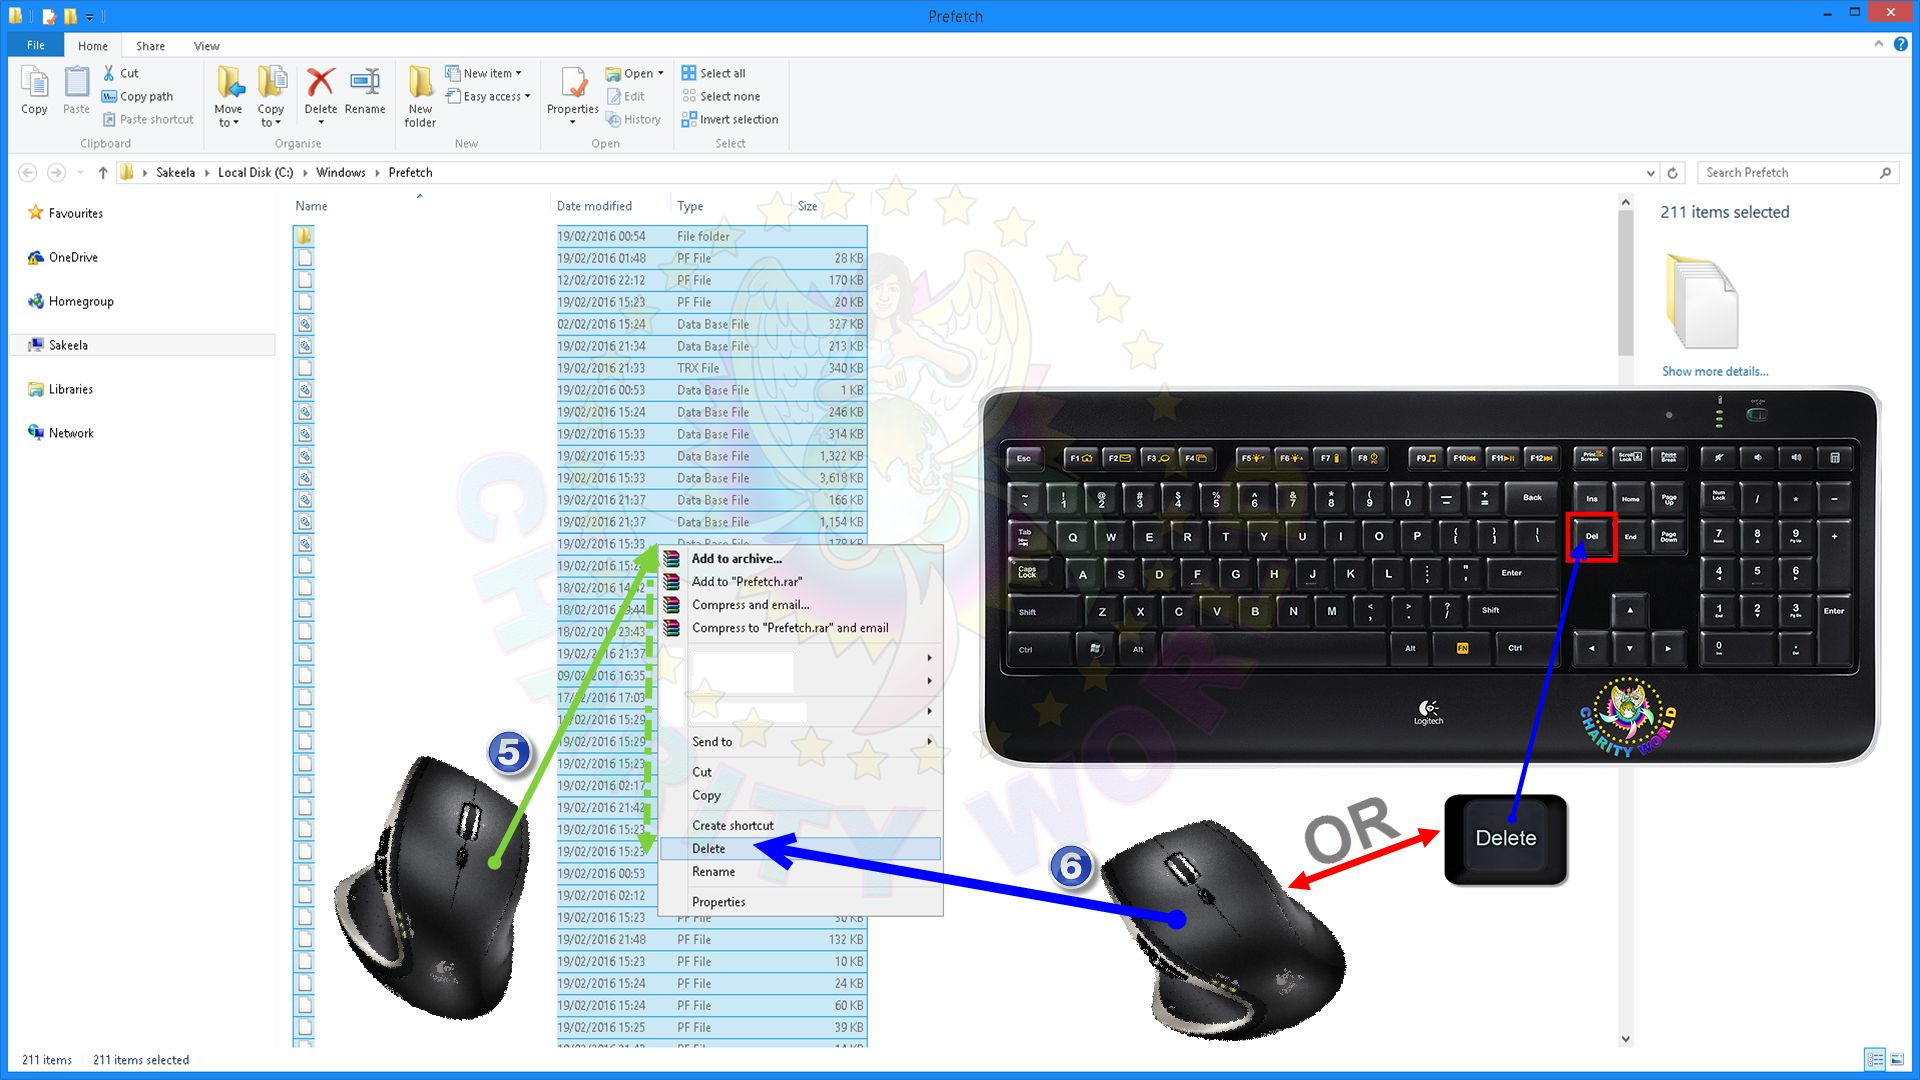

211 items selected

Show more details...

4

File Explorer address bar: Sakeela > Local Disk (C:) > Windows > Prefetch

Search Prefetch

Name	Date modified	Type	Size
This folder is empty.			

0 items

0 items