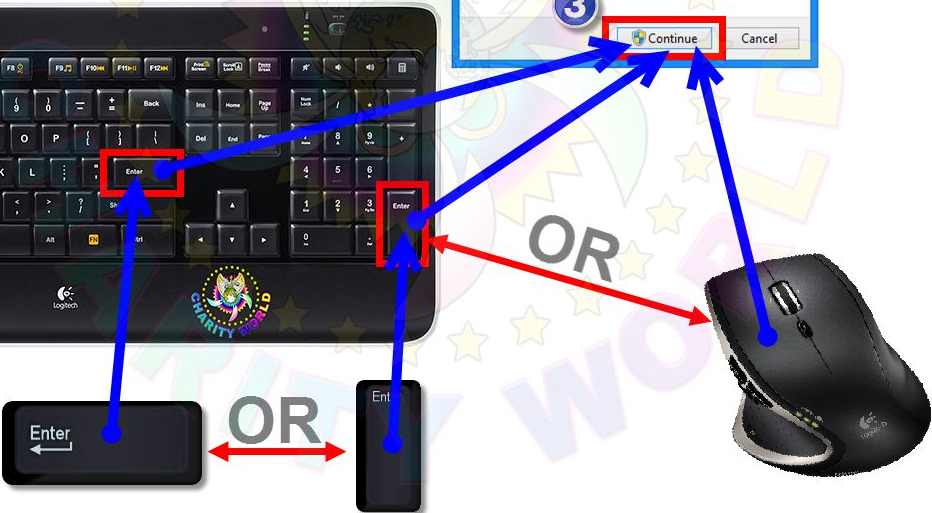

1

2

OR
WORL

OR

OR

Sakeela > Local Disk (C:) > Windows > Prefetch

Search Prefetch

Favourites