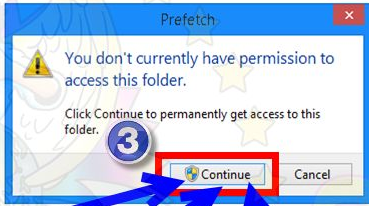

1

2

OR
WORL

OR

OR

Sakeela > Local Disk (C:) > Windows > Prefetch

Search Prefetch

Favourites