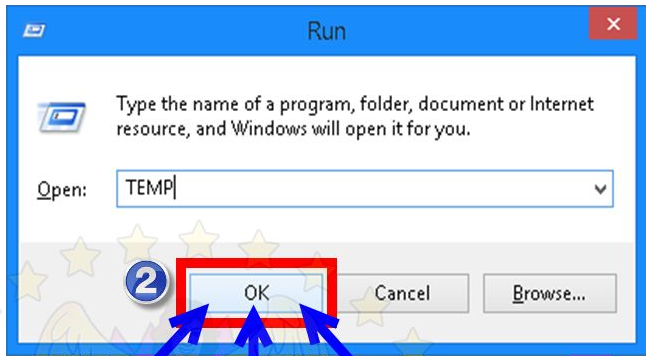

TEMP

OR

Clipboard: Copy, Paste, Copy path, Paste shortcut, Cut, Copy to, Move to, Organise, Delete, Rename, New folder, Easy access, Properties, Edit, History, Open, Select all, Select none, Invert selection