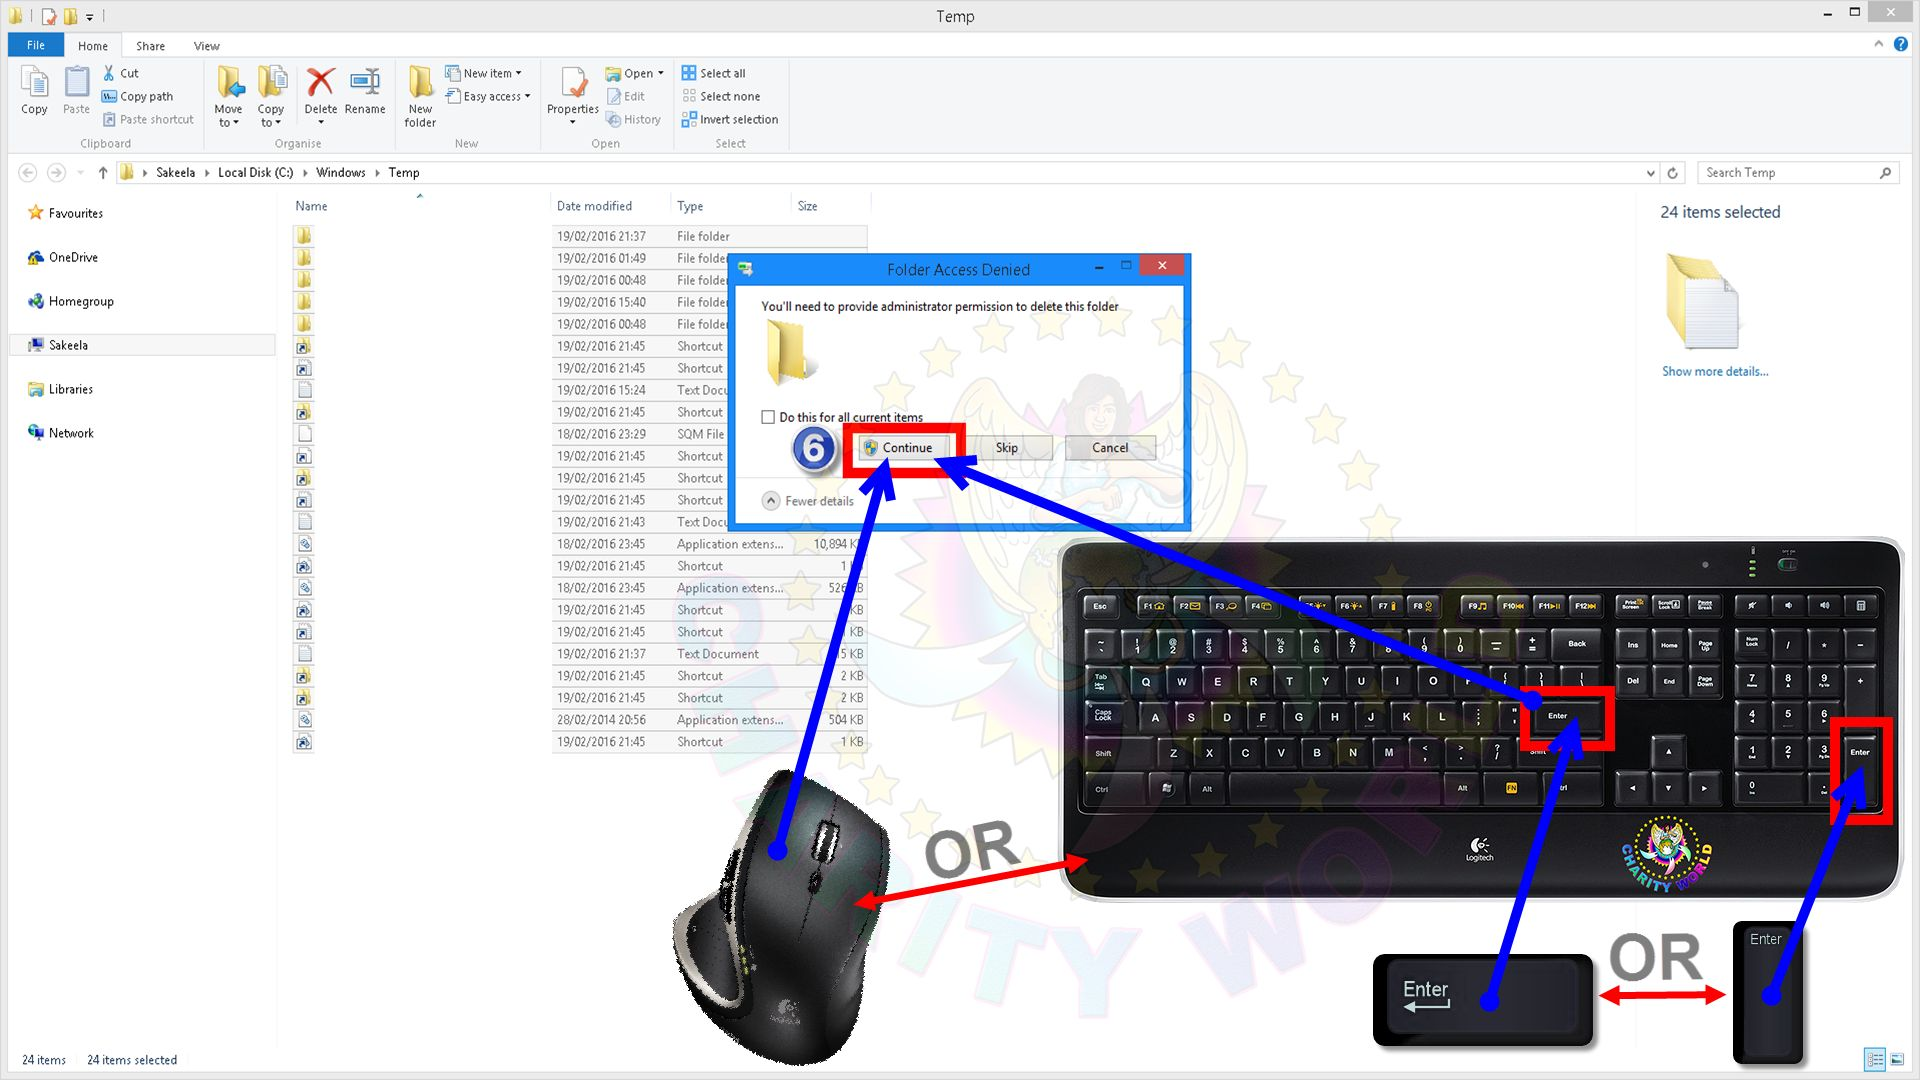

Availability: Available offline

OR

File Home Share View

Clipboard: Copy, Paste, Copy path, Paste shortcut, Move to, Copy to, Delete, Rename, New folder, Easy access to

Organise: Properties, Edit, History, Select all, Select none, Invert selection